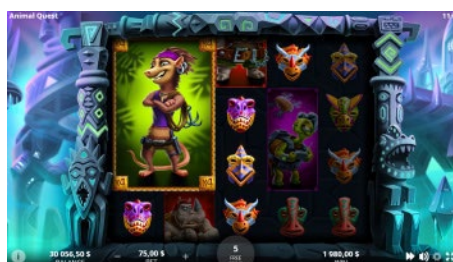

### BIG SYMBOLS

The participation of Big symbol in the winning combination triggers Respins. Before the start of the respin mode, Big symbols and all regular symbols with the same character became sticky.

### FREE SPINS

An appearance of at least two Scatter symbols and one Wild symbol on the reels activates 10 Free Spins

### GOLD SYMBOLS

Gold symbols can appear during Free Spins. Gold symbols substitute all symbols and increase winnings by a multiplier from x2 to x5.