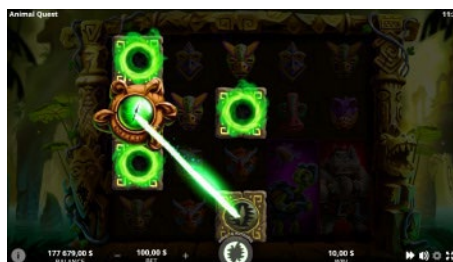

### BIG SYMBOLS

The participation of Big symbol in the winning combination triggers Respins. Before the start of the respin mode, Big symbols and all regular symbols with the same character became sticky.

### FREE SPINS

An appearance of at least two Scatter symbols and one Wild symbol on the reels activates 10 Free Spins

### GOLD SYMBOLS

Gold symbols can appear during Free Spins. Gold symbols substitute all symbols and increase winnings by a multiplier from x2 to x5.