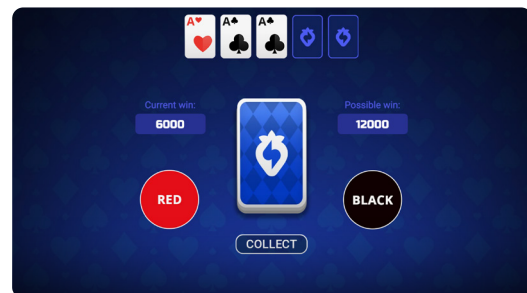

INFORMATION

Mobile + desktop	Yes
Mobile vertical	Yes
Reels	3
Rows	3
Bet Lines	5
Min bet (EUR)	0.1
Max bet (EUR)	75
Hit Frequency	5.50%

WIN AMOUNT

Big Win (14xBet)	1 in 36
Super Win (25xBet)	1 in 96
Mega Win (50xBet)	1 in 263
Epic Win (100xBet)	1 in 10 828
Max payout	(for times bet observed in 500 mln. spins):
Main Game	160
Gamble Game	5120

GAME FEATURES

MULTIPLIER X2

Collect nine of the same fruit symbols and get your winnings multiplied by x2.

GAMBLE FEATURE

Boost your win with the Gamble feature! Just press "GAMBLE" after any win and pick RED or BLACK for a 50% chance to double it. Guess right, and your winning is doubled – guess wrong, and you lose your win.