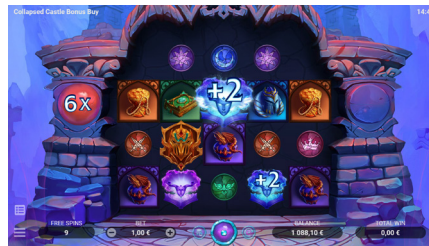

Allow the magic crystal ball to predict your biggest multipliers as you succumb to the allure of Collapsed Castle Bonus Buy!

Game Features

SCATTER SYMBOL

Scatter symbols appear only on the 1st, 3rd, and 5th reels in the main game only. 3 Scatter symbols trigger 10 Free Spins.

MAGICIAN SYMBOL

Magician symbols can appear on any reel and increase the win multiplier. When the Magician symbol appears on the reels, it reveals one of the following extra multipliers: +2, +5, +10, +25.

WIN MULTIPLIER

The win multiplier is located in the purple magic sphere. After every win, the current win multiplier is applied to all winning combinations.

FREE SPINS

The win multiplier are saved between rounds during Free Spins.