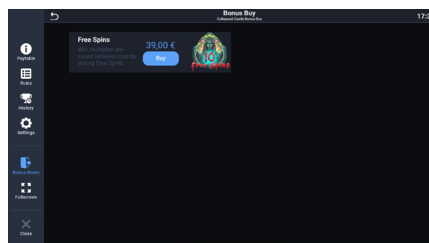

BONUS BUY

The Bonus Buy feature allows you to purchase 10 Free Spins.

Game Summary

Game Type VIDEO SLOT	Technology HTML5
Game Resolution FULL HD (16:9)	RTP 96.19%
Volatility LOW HIGH	Mobile Yes
Platforms 	Vertical View Yes

Information

Mobile + desktop	Yes
Mobile vertical	Yes
Reels	5
Rows	3-4-4-4-3
Bet lines	18
Min bet (EUR)	0.1
Max bet (EUR)	100
Hit Frequency	27.05%
Free Game	1 in 119

Win Amount

Big Win	1 in 45
Huge Win	1 in 86
Mega Win	1 in 216
Epic Win	1 in 824
Max payout for times bet observed in 500 million spins:	
Main Game	1188
Free Game	3302
Max Win in EUR	330 200