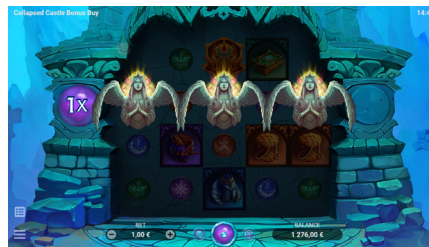

Allow the magic crystal ball to predict your biggest multipliers as you succumb to the allure of Collapsed Castle Bonus Buy!

Game Features

SCATTER SYMBOL

Scatter symbols appear only on the 1st, 3rd, and 5th reels in the main game only. 3 Scatter symbols trigger 10 Free Spins.

MAGICIAN SYMBOL

Magician symbols can appear on any reel and increase the win multiplier. When the Magician symbol appears on the reels, it reveals one of the following extra multipliers: +2, +5, +10, +25.

WIN MULTIPLIER

The win multiplier is located in the purple magic sphere. After every win, the current win multiplier is applied to all winning combinations.

FREE SPINS

The win multiplier are saved between rounds during Free Spins.