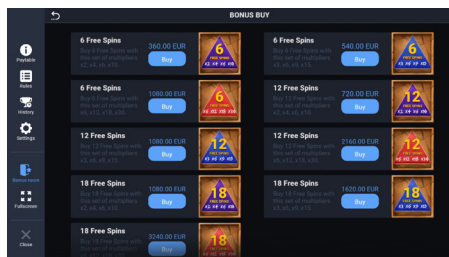

BONUS BUY

A Bonus Buy feature allows players to purchase and immediately trigger any of the 9 variants of Free Spins.