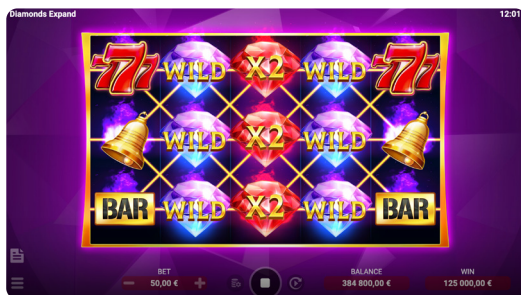

With the possibility of expanding diamonds acting as Wilds, this game offers you an extra dose of fun! To further spice up the gameplay, you can have your winnings doubled if you get Ultra Wilds. This fast-paced slot is definitely full of surprises!

Navigate the dazzling expanse where glittering diamonds unlock huge fortunes!

DIAMONDS EXPAND

GAME SUMMARY

RTP	96.09%
Volatility	MED MED
Max Win in USD	600 000
Max Win in EUR	450 000
Mobile	Yes
Resolution	FULL HD (16:9)
Vertical View	Yes
Platforms	

INFORMATION

Mobile + desktop	Yes
Mobile vertical	Yes
Reels	5
Rows	3
Bet Lines	10
Min bet (EUR)	0.1
Max bet (EUR)	75
Hit Frequency	18.16%

WIN AMOUNT

Big Win (14xBet)	1 in 73
Super Win (25xBet)	1 in 209
Mega Win (50xBet)	1 in 761
Epic Win (100xBet)	1 in 3886
Max payout	(for times bet observed in 500 mln. spins):
Main Game	6000

GAME FEATURES

WILD SYMBOLS

The Wild symbol replaces all regular symbols in the winning combinations except the Scatter symbol. It expands to cover the entire reel if it can help complete a winning combination. Ultra Wild doubles winnings when expanded.