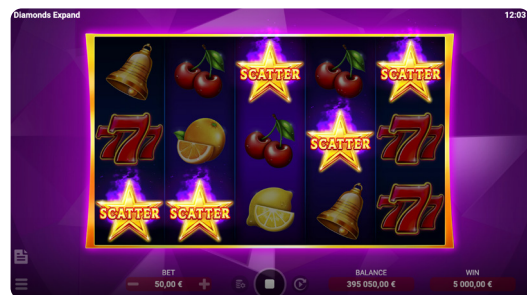

Navigate the dazzling expanse where glittering diamonds unlock huge fortunes!

DIAMONDS EXPAND

GAME SUMMARY

RTP	96.09%
Volatility	MED MED
Max Win in USD	600 000
Max Win in EUR	450 000
Mobile	Yes
Resolution	FULL HD (16:9)
Vertical View	Yes
Platforms	

INFORMATION

Mobile + desktop	Yes
Mobile vertical	Yes
Reels	5
Rows	3
Bet Lines	10
Min bet (EUR)	0.1
Max bet (EUR)	75
Hit Frequency	18.16%

WIN AMOUNT

Big Win (14xBet)	1 in 73
Super Win (25xBet)	1 in 209
Mega Win (50xBet)	1 in 761
Epic Win (100xBet)	1 in 3886
Max payout	(for times bet observed in 500 mln. spins):
Main Game	6000

GAME FEATURES

WILD SYMBOLS

The Wild symbol replaces all regular symbols in the winning combinations except the Scatter symbol. It expands to cover the entire reel if it can help complete a winning combination. Ultra Wild doubles winnings when expanded.

SCATTER SYMBOL

Scatter symbols create a winning combination, no matter where they appear on the reels.