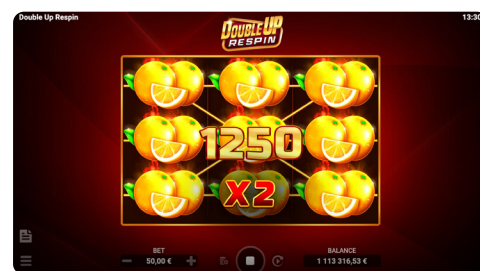

The Respin feature brings an extra layer of excitement to the gameplay. If 6 identical symbols land on 2 reels without creating winning combinations, the 3rd reel gets another spin!

Pluck the sweetest rewards from the tree of luck with Double Up Respin!

DOUBLE UP RESPIN

GAME SUMMARY

RTP	96,04%
Volatility	MED MED
Max win in EUR	22 875
Max win in USD	30 500
Mobile	Yes
Resolution	FULL HD (16:9)
Vertical View	Yes
Platforms	

INFORMATION

Mobile + desktop	Yes
Mobile vertical	Yes
Reels	3
Rows	3
Bet lines	5
Min bet (EUR)	0.1
Max bet (EUR)	75
Hit Frequency	8.36%
Respin	1 in 20

WIN AMOUNT

Big Win (14xBet)	1 in 62
Super Win (25xBet)	1 in 112
Mega Win (50xBet)	1 in 163
Epic Win (100xBet)	1 in 1232
Max payout	(for times bet observed in 500 mln. spins):
Main Game	305

GAME FEATURES

RESPIN

The Respin feature kicks in when 2 reels are packed with identical fruit symbols and no winning combinations appear on the reels. Only the reel that is not filled with the same symbols will spin again.