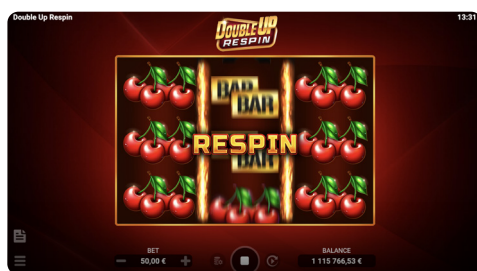

Double Up Respin

Immerse yourself in a visual feast as the reels showcase an ensemble of fruits in Double Up Respin!

This captivating online slot invites you to grab your largest basket and collect fruits of the same type across the entire 3x3 grid, thereby doubling your winnings! Sounds enticing, doesn't it?

DOUBLE UP RESPIN

GAME SUMMARY

RTP	96,04%
Volatility	MED MED
Max win in EUR	22 875
Max win in USD	30 500
Mobile	Yes
Resolution	FULL HD (16:9)
Vertical View	Yes
Platforms	

INFORMATION

Mobile + desktop	Yes
Mobile vertical	Yes
Reels	3
Rows	3
Bet lines	5
Min bet (EUR)	0.1
Max bet (EUR)	75
Hit Frequency	8.36%
Respin	1 in 20

WIN AMOUNT

Big Win (14xBet)	1 in 62
Super Win (25xBet)	1 in 112
Mega Win (50xBet)	1 in 163
Epic Win (100xBet)	1 in 1232
Max payout	(for times bet observed in 500 mln. spins):
Main Game	305

GAME FEATURES

RESPIN

The Respin feature kicks in when 2 reels are packed with identical fruit symbols and no winning combinations appear on the reels. Only the reel that is not filled with the same symbols will spin again.