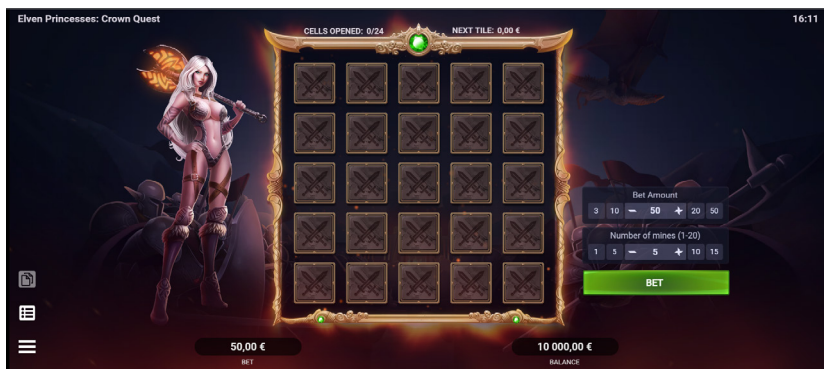

ELVEN PRINCESSES CROWN QUEST

Game Features

RISK LEVELS

The risk in the game varies depending on the number of Skull symbols on the game grid. The more Skulls present, the greater the likelihood of losing. However, with a higher chance of losing comes a higher multiplier for each revealed cell. You can manually choose the risk level by increasing or decreasing the number of Skull symbols on the field.

Game Summary

Game Type
INSTANT GAME

Technology
HTML5

Game Resolution
FULL HD (16:9)

Vertical View
Yes

Platforms

Mobile
Yes

RTP

96.25% - 97.00%

Information

Max payout for times bet observed in 500 million spins:

Main Game 9007,66

Max Bet USD 100

Max Bet EUR 75

Max Win USD 900 766

Max Win EUR 675 574

Min Bet USD 1

Min Bet EUR 1