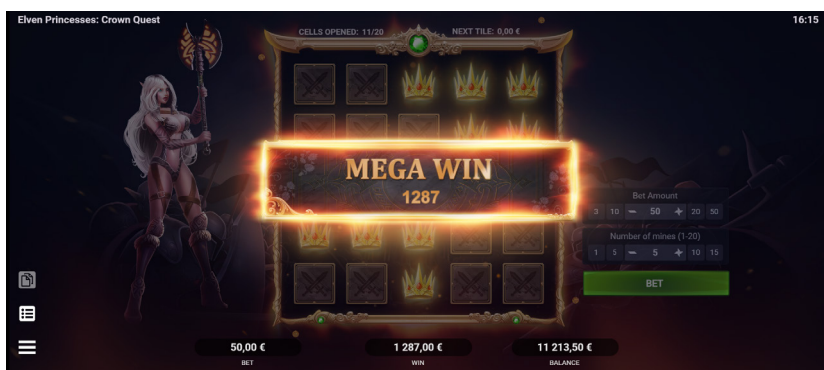

ELVEN PRINCESSES CROWN QUEST

Game Features

RISK LEVELS

The risk in the game varies depending on the number of Skull symbols on the game grid. The more Skulls present, the greater the likelihood of losing. However, with a higher chance of losing comes a higher multiplier for each revealed cell. You can manually choose the risk level by increasing or decreasing the number of Skull symbols on the field.

Game Summary

Game Type
INSTANT GAME

Technology
HTML5

Game Resolution
FULL HD (16:9)

Vertical View
Yes

Platforms

Mobile
Yes

RTP

96.25% - 97.00%

Information

Max payout for times bet observed in 500 million spins:

Main Game 9007,66

Max Bet USD 100

Max Bet EUR 75

Max Win USD 900 766

Max Win EUR 675 574

Min Bet USD 1

Min Bet EUR 1