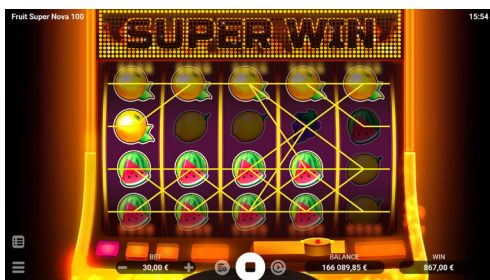

Featuring 5 reels, 4 rows and 100 paylines, the new game will expand boundaries, exceed expectations, and provide countless unforgettable moments to anyone that engages with it.

Try out Fruit Super Nova 100 and explore the full potential of Evoplay's latest addition to a truly iconic series, with breathtaking opportunities and huge win potential hiding round every corner.

FRUIT NOVA Super 100

Game Features

SCATTER SYMBOL

A Scatter combination can be formed regardless of the symbol's position on the reels.

Game Summary

Game Type VIDEO SLOT	Technology HTML5
Game Resolution FULL HD (16:9)	RTP 96.03%
Volatility LOW MED	Mobile Yes
Platforms 	Vertical View Yes

Information

Mobile + desktop	Yes
Mobile vertical	Yes
Reels (for slots)	5
Rows(for slots)	4
Bet lines (for slots)	100
Min bet (EUR)	0.1
Max bet (EUR)	75
Hit Frequency	18%

Win Amount

Big Win (14xBet)	1 in 92
Huge Win (25xBet)	1 in 527
Mega Win (50xBet)	1 in 2201
Epic Win (100xBet)	1 in 5784

Max payout for times bet observed in 500 million spins:

Main Game	5000
Max Win in EUR	375 000