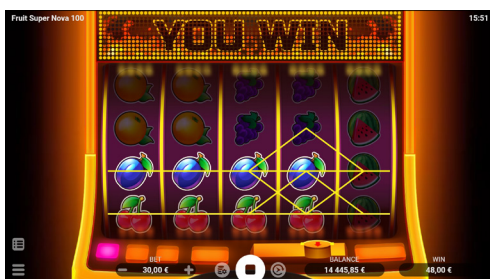

FRUIT SUPER NOVA 100

Evoplay is delighted to announce the newest 'member' to the massively popular Fruit Super Nova Collection with Fruit Super Nova 100, an exciting instalment to the series that now boasts 100 paylines!

Featuring 5 reels, 4 rows and 100 paylines, the new game will expand boundaries, exceed expectations, and provide countless unforgettable moments to anyone that engages with it.

Try out Fruit Super Nova 100 and explore the full potential of Evoplay's latest addition to a truly iconic series, with breathtaking opportunities and huge win potential hiding round every corner.

FRUIT NOVA Super 100

Game Features

SCATTER SYMBOL

A Scatter combination can be formed regardless of the symbol's position on the reels.

Game Summary

Game Type VIDEO SLOT	Technology HTML5
Game Resolution FULL HD (16:9)	RTP 96.03%
Volatility LOW MED	Mobile Yes
Platforms 	Vertical View Yes

Max payout for times bet observed in 500 million spins:

Main Game	5000
Max Win in EUR	375 000