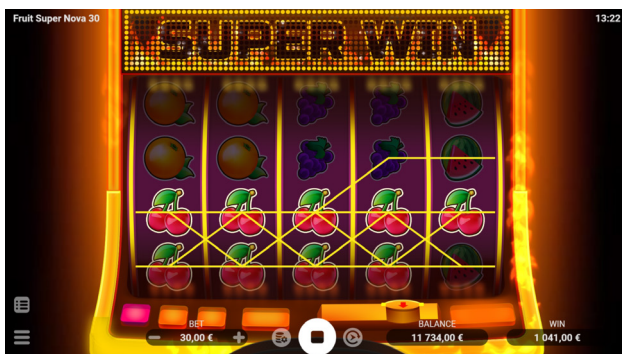

FRUIT SUPER NOVA 30

Evoplay is delighted to announce the newest 'member' to the Fruit Super Nova Collection, Fruit Super Nova 30.

The updated title still has everything that players loved about the previous games, and features two key improvements, with the slot now featuring 30 paylines and a new max win of 5100x the bet!

With so many new lines and a unique soundtrack, the classic game now has a whole different feel to it!

For some classic casino fun, try your luck in Fruit Super Nova 30!

FRUIT NOVA Super 30

Game Features

SCATTER SYMBOL

A Scatter combination is formed regardless of the symbol's position on the reels.

Game Summary

Game Type VIDEO SLOT	Technology HTML5
Game Resolution FULL HD (16:9)	RTP 96.03%
Volatility LOW MED	Mobile Yes
Platforms 	Vertical View Yes

Max payout for times bet observed in 500 million spins:

Main Game	5100
Max Win in EUR	382 500