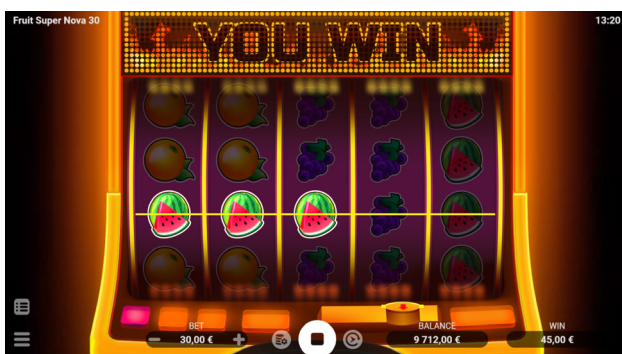

FRUIT SUPER NOVA 30

Evoplay is delighted to announce the newest 'member' to the Fruit Super Nova Collection, Fruit Super Nova 30.

The updated title still has everything that players loved about the previous games, and features two key improvements, with the slot now featuring 30 paylines and a new max win of 5100x the bet!

With so many new lines and a unique soundtrack, the classic game now has a whole different feel to it!

For some classic casino fun, try your luck in Fruit Super Nova 30!

FRUIT NOVA Super 30

Game Features

SCATTER SYMBOL

A Scatter combination is formed regardless of the symbol's position on the reels.

Game Summary

Game Type VIDEO SLOT	Technology HTML5
Game Resolution FULL HD (16:9)	RTP 96.03%
Volatility LOW MED	Mobile Yes
Platforms 	Vertical View Yes

Max payout for times bet observed in 500 million spins:

Main Game	5100
Max Win in EUR	382 500