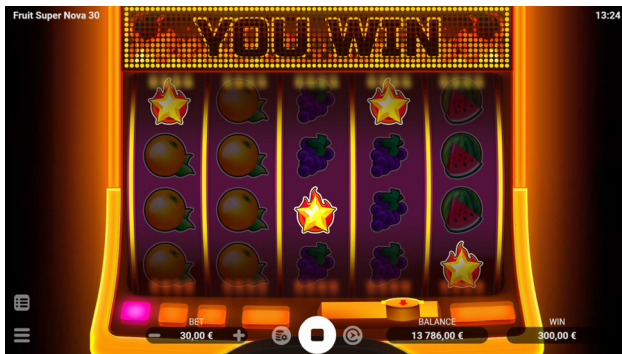

FRUIT SUPER NOVA 30

Evoplay is delighted to announce the newest 'member' to the Fruit Super Nova Collection, Fruit Super Nova 30.

The updated title still has everything that players loved about the previous games, and features two key improvements, with the slot now featuring 30 paylines and a new max win of 5100x the bet!

With so many new lines and a unique soundtrack, the classic game now has a whole different feel to it!

For some classic casino fun, try your luck in Fruit Super Nova 30!

FRUIT NOVA Super 30

Game Features

SCATTER SYMBOL

A Scatter combination is formed regardless of the symbol's position on the reels.

Game Summary

Game Type VIDEO SLOT	Technology HTML5
Game Resolution FULL HD (16:9)	RTP 96.03%
Volatility LOW MED	Mobile Yes
Platforms 	Vertical View Yes

Max payout for times bet observed in 500 million spins:

Main Game	5100
Max Win in EUR	382 500