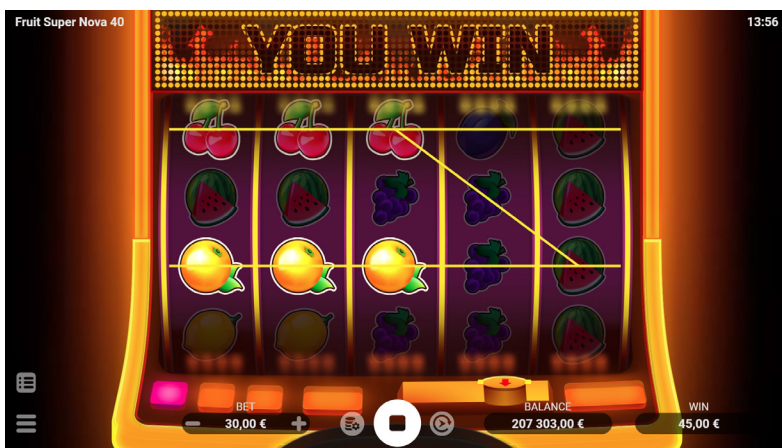

FRUIT SUPER NOVA 40

Fruit Super Nova 40 is our latest addition to the Fruit Nova classic slots collection, catering specifically to admirers of vibrant, fiery themes and big wins!

Our classic collection of time-honoured titles was first introduced to celebrate the original casino themes that we know RNG-gaming fans love to play - and we wanted to give them that little bit extra.

Gathered on a set of reels inspired by classic fruit slots, the key difference between Fruit Super Nova 40 and its retro-based predecessors is that the game now has 40 paylines - granting players more unforgettable moments and even bigger wins!

At the same time, the level of generosity and potential for big wins in the game remains consistently high, with a max win worth 5000x the player's bet.

Sound like fun? Check out Fruit Super Nova 40 and enjoy the game with a double number of paylines!

FRUIT NOVA Super 40

Game Features

SCATTER SYMBOL

Scatter combination is formed regardless of the symbol's position on the reels.

Game Summary

Game Type VIDEO SLOT	Technology HTML5
Game Resolution FULL HD (16:9)	RTP 96.04%
Volatility LOW MED	Mobile Yes
Platforms   	Vertical View Yes