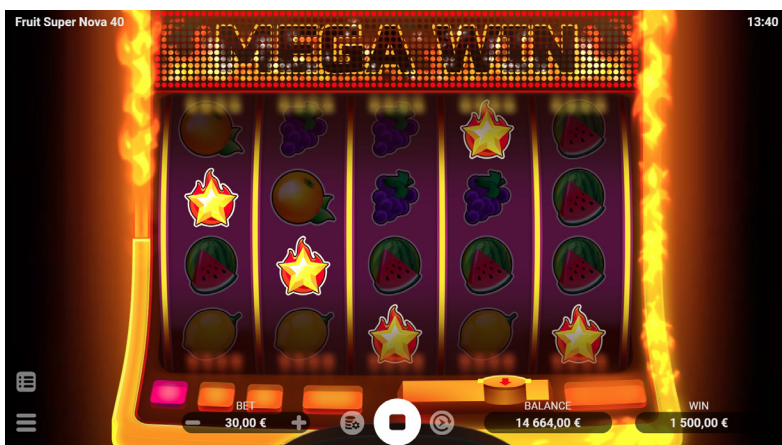

FRUIT SUPER NOVA 40

Fruit Super Nova 40 is our latest addition to the Fruit Nova classic slots collection, catering specifically to admirers of vibrant, fiery themes and big wins!

Our classic collection of time-honoured titles was first introduced to celebrate the original casino themes that we know RNG-gaming fans love to play - and we wanted to give them that little bit extra.

Gathered on a set of reels inspired by classic fruit slots, the key difference between Fruit Super Nova 40 and its retro-based predecessors is that the game now has 40 paylines - granting players more unforgettable moments and even bigger wins!

At the same time, the level of generosity and potential for big wins in the game remains consistently high, with a max win worth 5000x the player's bet.

Sound like fun? Check out Fruit Super Nova 40 and enjoy the game with a double number of paylines!

FRUIT NOVA Super 40

Game Features

SCATTER SYMBOL

Scatter combination is formed regardless of the symbol's position on the reels.

Game Summary

Game Type VIDEO SLOT	Technology HTML5
Game Resolution FULL HD (16:9)	RTP 96.04%
Volatility LOW MED	Mobile Yes
Platforms   	Vertical View Yes