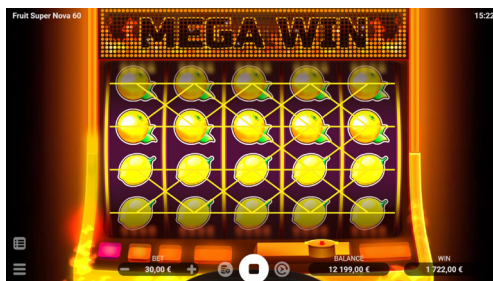

FRUIT SUPER NOVA 60

There are never too many good games, that's why we added another slot to our superb Fruit Super Nova collection – Fruit Super Nova 60.

Like other games in the Collection, Fruit Super Nova 60 remains a truly generous slot - but now it offers 60 paylines with a max win of x5100!

This difference is clearly felt at the level of game experience - the more paylines, the more bright moments and positive results players will get when playing. It's really something super fruity!

Enjoy the bounty and atmosphere of Fruit Super Nova 60!

FRUIT NOVA Super 60

Game Features

SCATTER SYMBOL

Scatter combination is formed regardless of the symbol's position on the reels.

Game Summary

Game Type
VIDEO SLOT

Technology
HTML5

Game Resolution
FULL HD (16:9)

RTP
96.05%

Volatility
LOW MED

Mobile
Yes

Platforms

Vertical View
Yes

Information

Mobile + desktop Yes

Mobile vertical Yes