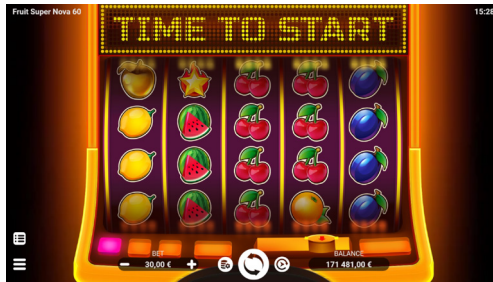

FRUIT SUPER NOVA 60

There are never too many good games, that's why we added another slot to our superb Fruit Super Nova collection – Fruit Super Nova 60.

Like other games in the Collection, Fruit Super Nova 60 remains a truly generous slot - but now it offers 60 paylines with a max win of x5100!

This difference is clearly felt at the level of game experience - the more paylines, the more bright moments and positive results players will get when playing. It's really something super fruity!

Enjoy the bounty and atmosphere of Fruit Super Nova 60!

FRUIT NOVA Super 60

Game Features

SCATTER SYMBOL

Scatter combination is formed regardless of the symbol's position on the reels.

Game Summary

Game Type
VIDEO SLOT

Technology
HTML5

Game Resolution
FULL HD (16:9)

Huge Win 1 in 364

Mega Win 1 in 1163

Epic Win 1 in 2871

Max payout for times bet observed in 500 million spins:

Main Game 5100

Max Win in EUR 382 500