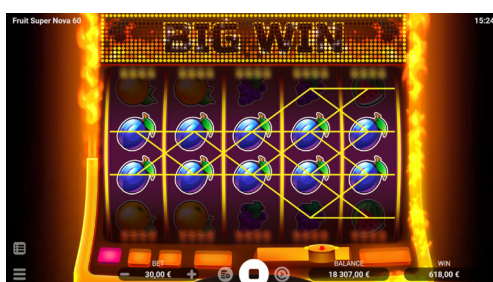

FRUIT SUPER NOVA 60

There are never too many good games, that's why we added another slot to our superb Fruit Super Nova collection – Fruit Super Nova 60.

Like other games in the Collection, Fruit Super Nova 60 remains a truly generous slot - but now it offers 60 paylines with a max win of x5100!

This difference is clearly felt at the level of game experience - the more paylines, the more bright moments and positive results players will get when playing. It's really something super fruity!

Enjoy the bounty and atmosphere of Fruit Super Nova 60!

FRUIT NOVA Super 60

Game Features

SCATTER SYMBOL

Scatter combination is formed regardless of the symbol's position on the reels.

Game Summary

Game Type
VIDEO SLOT

Technology
HTML5

Game Resolution
FULL HD (16:9)