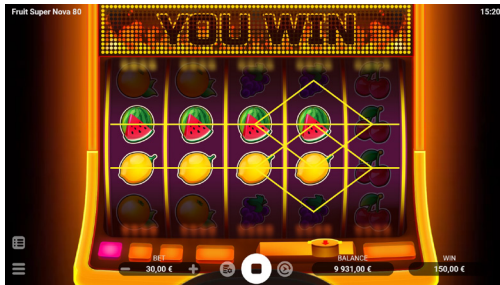

FRUIT SUPER NOVA 80

The Fruit Nova collection would be incomplete without Fruit Super Nova 80! The superb release which now boasts 80 paylines, not the most traditional combination, however, it makes the cult game truly unique. Win lines draw incredible patterns over fruit symbols with the caressing sound of coins giving players the chance to revel in their slots success!

Fruit Super Nova 80 is an enjoyable game for any slot lover, as the title offers a mouthwatering 5200x bet multiplier! Words are important, but they cannot replace a real experience. So, stop reading, it's time to play!

FRUIT NOVA Super 80

Game Features

SCATTER SYMBOL

Scatter combination is formed regardless of the symbol's positions on the reels.

Game Summary

Game Type VIDEO SLOT	Technology HTML5
Game Resolution FULL HD (16:9)	RTP 95.96%
Volatility LOW MED	Mobile Yes
Platforms   	Vertical View Yes

Max payout for times bet observed in 500 million spins:

Main Game	5200
Max Win in EUR	390 000