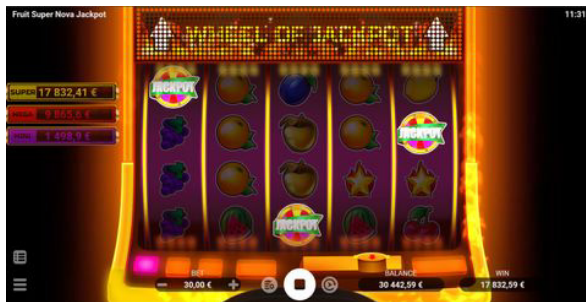

There are three progressive jackpots in the game: MINI, MEGA and SUPER. The size of these prizes is unlimited and every player can win them.

Start the game and discover your jackpot luck in the Fruit Super Nova Jackpot game.

# FRUIT NOVA Super JACKPOT

### JACKPOT SYMBOLS

Landing 3 or more Jackpot symbols on the reels triggers the Wheel of Jackpot bonus round.

### THE WHEEL OF JACKPOT

The Wheel of Jackpot is divided into 10 coloured segments. Each segment is connected with the MINI, MEGA and SUPER jackpot. Everyone who gets into the bonus round gets a prize.