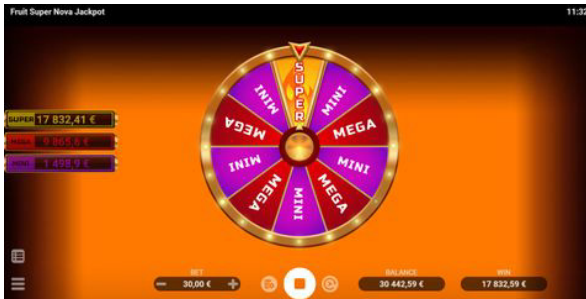

# FRUIT NOVA Super JACKPOT

## Game Features

### JACKPOT SYMBOLS

Landing 3 or more Jackpot symbols on the reels triggers the Wheel of Jackpot bonus round.

### THE WHEEL OF JACKPOT

The Wheel of Jackpot is divided into 10 coloured segments. Each segment is connected with the MINI, MEGA and SUPER jackpot. Everyone who gets into the bonus round gets a prize.