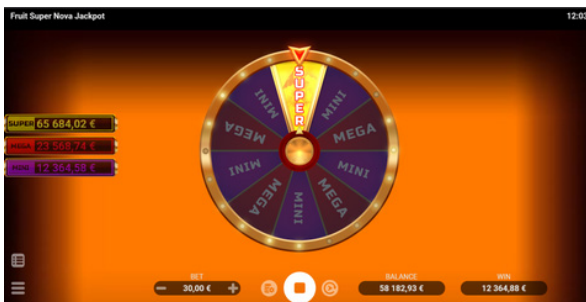

# FRUIT NOVA Super JACKPOT

## Game Features

### JACKPOT SYMBOLS

Landing 3 or more Jackpot symbols on the reels triggers the Wheel of Jackpot bonus round.

### THE WHEEL OF JACKPOT

The Wheel of Jackpot is divided into 10 coloured segments. Each segment is connected with the MINI, MEGA and SUPER jackpot. Everyone who gets into the bonus round gets a prize.