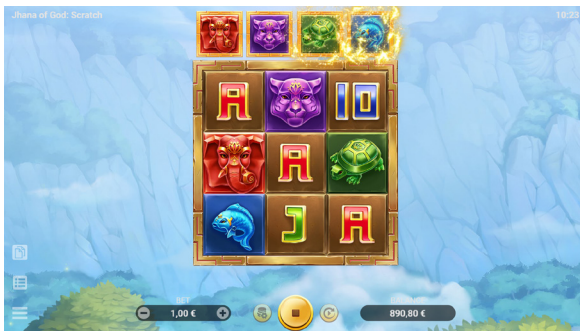

JHANA OF GOD: SCRATCH

Scratch away the layers of mystery in Jhana of God: Scratch, the next chapter in our captivating series. Unleash the power of evergreen Southeast Asian jungles, where animalistic symbols turn into luck magnets, drawing their energy from the divine waters of a hidden rainforest river. Align three or more identical symbols and watch your winnings multiply. The more precious the symbol, the greater your reward. Collect four Spirit Animals, and they will grant you a second chance at winning as you journey deeper into the heart of the jungle.

Are you ready to scratch your way to luck and uncover the mysteries? Jhana of God: Scratch awaits you, adventurer!

JHANA OF GOD SCRATCH

Game Features

ANIMAL COLLECTION FEATURE

In addition to your win for matching symbols, you always have a chance to take an extra prize by collecting 4 different sacred animals.

Game Summary

Game Type INSTANT GAME	Technology HTML5
Game Resolution FULL HD (16:9)	RTP 96,06%
Volatility HIGH LOW	Mobile Yes
Platforms 	Vertical View Yes

Information

Mobile + desktop	Yes
Mobile vertical	Yes
Min bet EUR	0.1
Max bet EUR	75
Default bet EUR	0.3
Hit Frequency	49%
Animal Collection feature	1 in 15

Win Amount

Big Win (14xBet)	1 in 208
Huge Win (25xBet)	1 in 355
Mega Win (50xBet)	1 in 923
Super Win (100xBet)	1 in 2525

Max payout for times bet observed in 500 million spins:

Main Game	2000
Max Win EUR	150 000