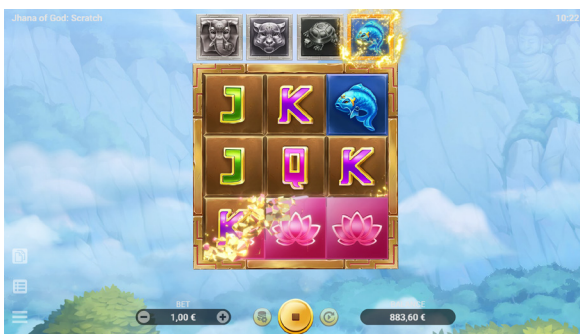

JHANA OF GOD: SCRATCH

Scratch away the layers of mystery in Jhana of God: Scratch, the next chapter in our captivating series. Unleash the power of evergreen Southeast Asian jungles, where animalistic symbols turn into luck magnets, drawing their energy from the divine waters of a hidden rainforest river. Align three or more identical symbols and watch your winnings multiply. The more precious the symbol, the greater your reward. Collect four Spirit Animals, and they will grant you a second chance at winning as you journey deeper into the heart of the jungle.

Are you ready to scratch your way to luck and uncover the mysteries? Jhana of God: Scratch awaits you, adventurer!

JHANA OF GOD SCRATCH

Game Features

ANIMAL COLLECTION FEATURE

In addition to your win for matching symbols, you always have a chance to take an extra prize by collecting 4 different sacred animals.

Game Summary

Game Type INSTANT GAME	Technology HTML5
Game Resolution FULL HD (16:9)	RTP 96,06%
Volatility HIGH LOW	Mobile Yes
Platforms 	Vertical View Yes

Information

Mobile + desktop	Yes
Mobile vertical	Yes
Min bet EUR	0.1
Max bet EUR	75
Default bet EUR	0.3
Hit Frequency	49%
Animal Collection feature	1 in 15