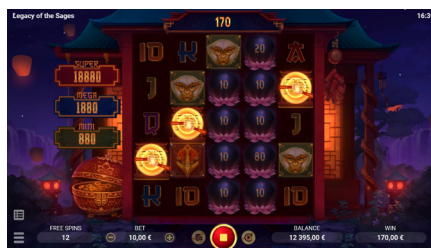

LEGACY OF THE SAGES

Game Features

THE MYSTERY CHAIN FEATURE

The Mystery Chain feature is triggered when 5 or more Mystery symbols on adjacent reels form a continuous chain. As a result, all Mystery symbols in this chain will turn into Wild or Money symbols.

WILD SYMBOLS

Wild symbols substitute for all regular symbols in the winning combinations except Scatter, Mystery and Money symbols.

MONEY SYMBOLS

Money symbols can only appear on the reels as a result of the Mystery Chain feature. Money symbols contain random values and also Mini, Mega and Super jackpots.

- Super 1888x bet
- Mega 188x bet
- Mini 88x bet

FREE SPINS

3 or more Scatter symbols appearing anywhere on the reels trigger Free Spins. During the Mystery Chain feature in Free Spins, Mystery symbols always turn into Money symbols. 3 or more Scatter symbols appearing anywhere on the reels award additional Free Spins.

Game Summary

| | |
|--|-----------------------------|
| Game Type VIDEO SLOT | Technology HTML5 |
| Game Resolution FULL HD (16:9) | RTP 96,02% |
| Volatility HIGH MED | Mobile Yes |
| Platforms | Vertical View Yes |