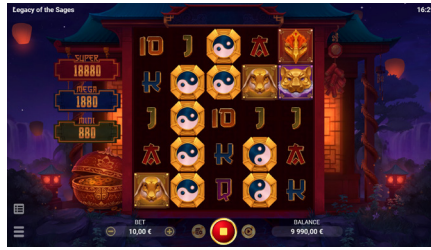

As the reels spin, a magnificent dragon, tiger, phoenix, monkey, and rabbit come to life. They will guide you through the intricate paths of the temple, unlocking the doors to secret treasures.

The presence of various features, including Scatter and Wild symbols, Free Spins, and the Mystery Chain feature, make this adventure even more exciting. Unleash the magical power of the temple and find the way to unimaginable wins in the game!

LEGACY OF THE SAGES

Game Features

THE MYSTERY CHAIN FEATURE

The Mystery Chain feature is triggered when 5 or more Mystery symbols on adjacent reels form a continuous chain. As a result, all Mystery symbols in this chain will turn into Wild or Money symbols.

WILD SYMBOLS

Wild symbols substitute for all regular symbols in the winning combinations except Scatter, Mystery and Money symbols.

MONEY SYMBOLS

Money symbols can only appear on the reels as a result of the Mystery Chain feature. Money symbols contain random values and also Mini, Mega and Super jackpots.

- Super 1888x bet
- Mega 188x bet
- Mini 88x bet

FREE SPINS

3 or more Scatter symbols appearing anywhere on the reels trigger Free Spins. During the Mystery Chain feature in Free Spins, Mystery symbols always turn into Money symbols. 3 or more Scatter symbols appearing anywhere on the reels award additional Free Spins.