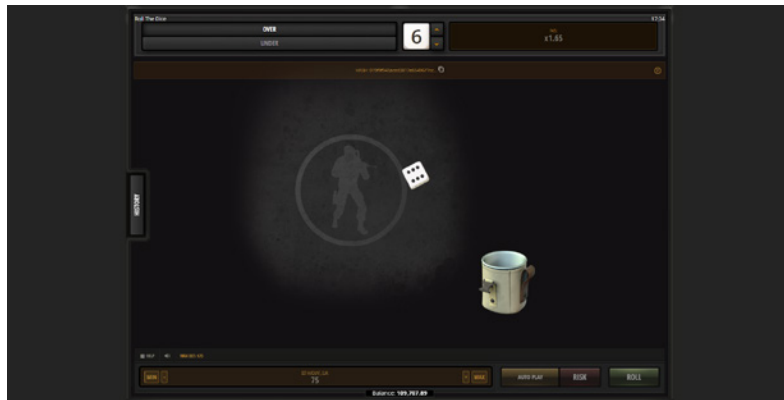

## ROLL THE DICE

---

Evoplay Entertainment represents Roll the Dice, a classical gamble framed within a stylish design. In this insta game players place bets (over/under) on the outcome of the roll of a pair of dice. Besides that, Roll the Dice offers a risk game for players to double their winnings after each successful bet.

The game starts as soon as a player set a bet amount and select over/under outcome of the roll. The riskier the outcome, the higher the odds. Roll the Dice game provides game statistics in 'Bets' section and 'Auto play' mode.