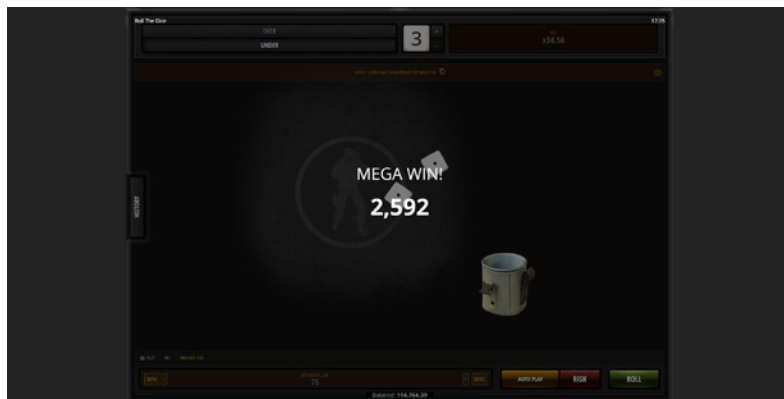

## ROLL THE DICE

---

Evoplay Entertainment represents Roll the Dice, a classical gamble framed within a stylish design. In this insta game players place bets (over/under) on the outcome of the roll of a pair of dice. Besides that, Roll the Dice offers a risk game for players to double their winnings after each successful bet.

The game starts as soon as a player set a bet amount and select over/under outcome of the roll. The riskier the outcome, the higher the odds. Roll the Dice game provides game statistics in 'Bets' section and 'Auto play' mode.

### Game Summary

Game Type <b>INSTANT GAME</b>	Technology <b>HTML5</b>
Game Resolution <b>FULL HD (16:9)</b>	RTP <b>95.83 - 96.25%</b>
Vertical View <b>Yes</b>	Mobile <b>Yes</b>
Platforms 	

### Information

Mobile + desktop	Yes
Mobile vertical	Yes
Min bet (EUR)	1
Max bet (EUR)	75
Max win in EUR	2 646