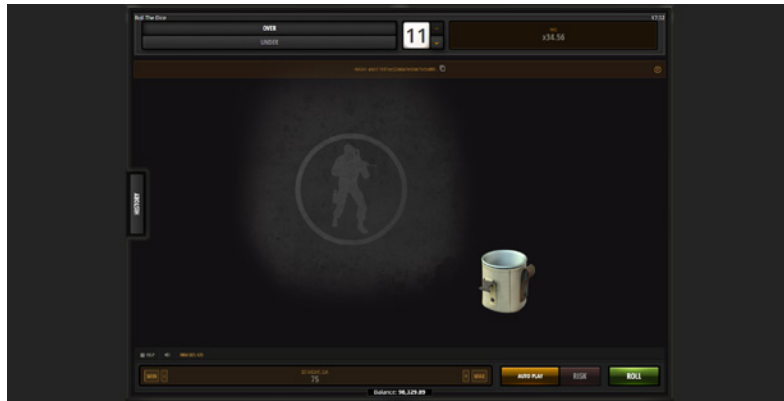

## ROLL THE DICE

---

Evoplay Entertainment represents Roll the Dice, a classical gamble framed within a stylish design. In this insta game players place bets (over/under) on the outcome of the roll of a pair of dice. Besides that, Roll the Dice offers a risk game for players to double their winnings after each successful bet.

The game starts as soon as a player set a bet amount and select over/under outcome of the roll. The riskier the outcome, the higher the odds. Roll the Dice game provides game statistics in 'Bets' section and 'Auto play' mode.