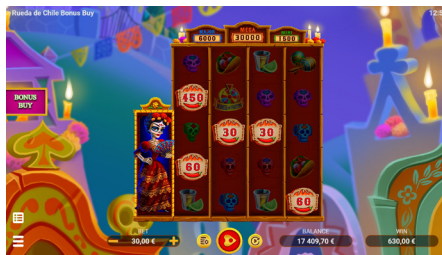

Watch the skulls fall into place and create winning combinations, celebrate together with Aztec deity Mictlancihuatl, dance to Spanish guitar and feast on delicious tacos, all the while enjoying Mexican-themed music and interface!

Try your luck with our added Bonus Buy feature!

Game Features

CATRINA'S MAGIC FEATURE

Symbol Catrina on the 1st reel triggers a feature with 2-5 reels expansion and instant wins for Money symbols.

WHEEL OF FORTUNE

3 Scatter symbols trigger the Wheel of Fortune. Spin it to win Free Spins or Jackpot.

FREE SPINS

You can win 5, 10, 15 or 20 Free Spins. Catrina's Magic feature in the Free Spins activates more often and always adds 3 rows above 2-5 reels. Catrina can throw up to 3 Money symbols in random positions on the 2-5 reels.