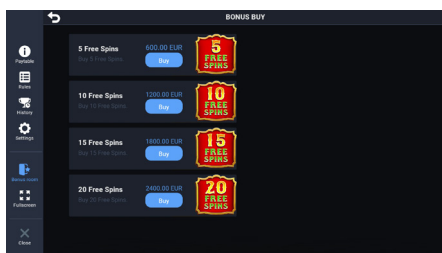

Try your luck with our added Bonus Buy feature!

Game Features

CATRINA'S MAGIC FEATURE

Symbol Catrina on the 1st reel triggers a feature with 2-5 reels expansion and instant wins for Money symbols.

WHEEL OF FORTUNE

3 Scatter symbols trigger the Wheel of Fortune. Spin it to win Free Spins or Jackpot.

FREE SPINS

You can win 5, 10, 15 or 20 Free Spins. Catrina's Magic feature in the Free Spins activates more often and always adds 3 rows above 2-5 reels. Catrina can throw up to 3 Money symbols in random positions on the 2-5 reels.

BONUS BUY

The Bonus Buy feature allows you to purchase and immediately trigger Free Spins.

Game Summary

| | |
|--|-----------------------------|
| Game Type VIDEO SLOT | Technology HTML5 |
| Game Resolution FULL HD (16:9) | RTP 96.01% |
| Volatility HIGH HIGH | Mobile Yes |
| Platforms | Vertical View Yes |