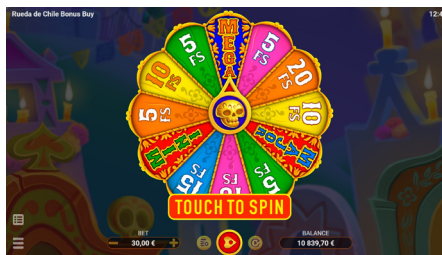

RUEDA DE CHILE BONUS BUY

Rueda De Chile, our spiciest game yet, is out with an added Bonus Buy feature. With the help of the spirits from the Day of the Dead have assembled together to grant players an opportunity to win even bigger awards.

Watch the skulls fall into place and create winning combinations, celebrate together with Aztec deity Mictlancihuatl, dance to Spanish guitar and feast on delicious tacos, all the while enjoying Mexican-themed music and interface!

Try your luck with our added Bonus Buy feature!

Game Features

CATRINA'S MAGIC FEATURE

Symbol Catrina on the 1st reel triggers a feature with 2-5 reels expansion and instant wins for Money symbols.

WHEEL OF FORTUNE

3 Scatter symbols trigger the Wheel of Fortune. Spin it to win Free Spins or Jackpot.

FREE SPINS

You can win 5, 10, 15 or 20 Free Spins. Catrina's Magic feature in the Free Spins activates more often and always adds 3 rows above 2-5 reels. Catrina can throw up to 3 Money symbols in random positions on the 2-5 reels.