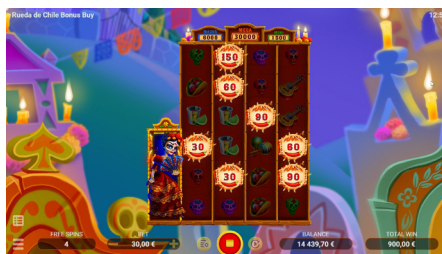

Watch the skulls fall into place and create winning combinations, celebrate together with Aztec deity Mictlancihuatl, dance to Spanish guitar and feast on delicious tacos, all the while enjoying Mexican-themed music and interface!

Try your luck with our added Bonus Buy feature!

Game Features

CATRINA'S MAGIC FEATURE

Symbol Catrina on the 1st reel triggers a feature with 2-5 reels expansion and instant wins for Money symbols.

WHEEL OF FORTUNE

3 Scatter symbols trigger the Wheel of Fortune. Spin it to win Free Spins or Jackpot.

FREE SPINS

You can win 5, 10, 15 or 20 Free Spins. Catrina's Magic feature in the Free Spins activates more often and always adds 3 rows above 2-5 reels. Catrina can throw up to 3 Money symbols in random positions on the 2-5 reels.