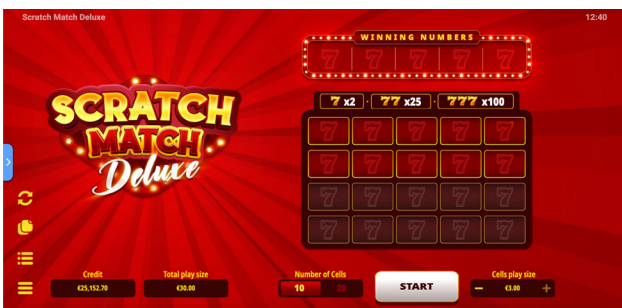

Choose the number of scratchable cells – 10 or 20, and set your bet per cell; the total bet will be calculated automatically. Reveal the cells one by one, or hit the Scratch All button to uncover them all instantly. If a number matches, you win. But that’s not all: if you uncover 7, 77, or 777 on the playfield, you activate the bonus feature and get a multiplier of your winnings.

The thrill of scratching makes Scratch Match Deluxe an exciting pick for every fan of instant games!

Game Features

THE LUCKY 777 BONUS

It works just like a classic scatter. The payout table:

- 7 = x2,
- 77 = x25,
- 777 = x100.

The multiplier applies to the highest win. Symbols can appear in any cell on the playfield and will activate the bonus.

NUMBER OF CELLS

To start playing, choose the number of scratchable cells: 10 or 20.

Game Summary

Game Type Instant Game	Technology HTML5
Game Resolution FULL HD (16:9)	RTP 95.82%
Volatility HIGH HIGH	Mobile Yes
Platforms 	Vertical View Yes

Information

Mobile + desktop	Yes
Mobile vertical	Yes
Reels	5
Rows	4
Min bet EUR	0.1
Default bet EUR	1
Min bet USD	0.1
Default bet USD	1
Hit Frequency	53,74%