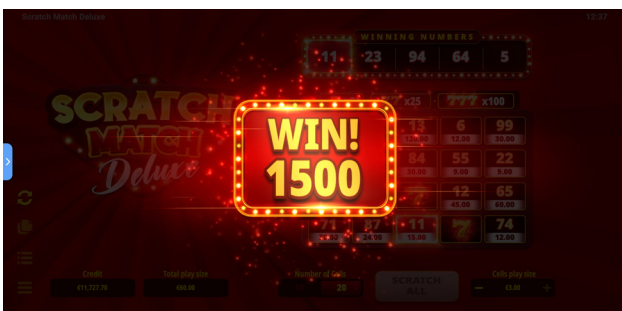

SCRATCH MATCH DELUXE

Scratch Match Deluxe brings the irresistible “just one more ticket” feeling! Like in the previous game, here, you need to reveal a ticket filled with winning numbers. The gameplay is based on a simple and well-known scratch card mechanic. But now there is a twist: the exciting Lucky 777 bonus with a multiplier of up to x30,000.

Choose the number of scratchable cells – 10 or 20, and set your bet per cell; the total bet will be calculated automatically. Reveal the cells one by one, or hit the Scratch All button to uncover them all instantly. If a number matches, you win. But that’s not all: if you uncover 7, 77, or 777 on the playfield, you activate the bonus feature and get a multiplier of your winnings.

The thrill of scratching makes Scratch Match Deluxe an exciting pick for every fan of instant games!

Game Features

THE LUCKY 777 BONUS

It works just like a classic scatter. The payout table:

- 7 = x2,
- 77 = x25,
- 777 = x100.

The multiplier applies to the highest win. Symbols can appear in any cell on the playfield and will activate the bonus.

NUMBER OF CELLS

To start playing, choose the number of scratchable cells: 10 or 20.