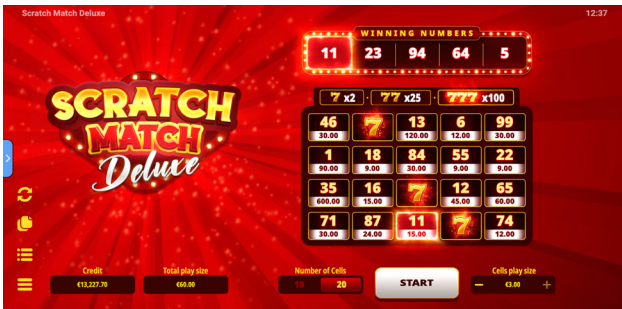

Choose the number of scratchable cells – 10 or 20, and set your bet per cell; the total bet will be calculated automatically. Reveal the cells one by one, or hit the Scratch All button to uncover them all instantly. If a number matches, you win. But that’s not all: if you uncover 7, 77, or 777 on the playfield, you activate the bonus feature and get a multiplier of your winnings.

The thrill of scratching makes Scratch Match Deluxe an exciting pick for every fan of instant games!

Game Features

THE LUCKY 777 BONUS

It works just like a classic scatter. The payout table:

- 7 = x2,
- 77 = x25,
- 777 = x100.

The multiplier applies to the highest win. Symbols can appear in any cell on the playfield and will activate the bonus.

NUMBER OF CELLS

To start playing, choose the number of scratchable cells: 10 or 20.

Game Summary

Game Type Instant Game	Technology HTML5
Game Resolution FULL HD (16:9)	RTP 95.82%
Volatility HIGH HIGH	Mobile Yes
Platforms 	Vertical View Yes

Information

Mobile + desktop	Yes
Mobile vertical	Yes
Reels	5
Rows	4
Min bet EUR	0.1
Default bet EUR	1
Min bet USD	0.1
Default bet USD	1
Hit Frequency	53,74%