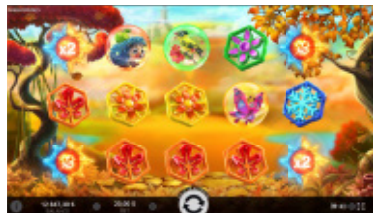

Game Features

WILD FROST

One Wild symbol is enough to cover the reels with Wild symbols.

WINTER FREE SPINS

On each Free Spin, Hilda summons a Wild Frost bonus on either of the random reels.

WILD FLOWER

Wild symbols rise up the reels by up to 3 spins. During the multiplier, Wild symbols increase from x1 to x3.

SPRING FREE SPINS

Aileen summons x2 Wild symbols at the start of Free Spins. The Wild symbols rise up with their multipliers increasing by up to x3.

WILD SUN

Wild symbols remain stuck to their place on the reels and stay there from 1 to 3 spins.

SUMMER FREE SPINS

Shamsia summons new Wild symbols on each Free Spin. Wild symbols stay on the reels until the end of Free Spins.

WILD LEAVES

Wild symbol creates its mirror copy with multiplier of x2 on the opposite side of the reels.

AUTUMN FREE SPINS

Zlata summons Wild symbols on each Free Spin. Wild symbol creates its mirror copy with multiplier of x2.

Game Summary

Game Type VIDEO SLOT	Technology HTML5
Game Resolution FULL HD (16:9)	RTP 95.91%
Volatility LOW MED	Mobile Yes
Platforms   	Vertical View Yes