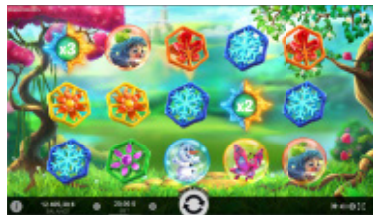

Our 4 beautiful sisters; Hilda, Shamsia, Aileen and Zlata will be ready to show you the reels with each representing their own season. With each holding their own, the 4 Queen's symbols substitute all regular symbols while triggering their own unique seasonal bonuses. Any Queen symbol that appears in a foreign season automatically triggers seasonal changes and its own type of Free Spins.

Game Features

WILD FROST

One Wild symbol is enough to cover the reels with Wild symbols.

WINTER FREE SPINS

On each Free Spin, Hilda summons a Wild Frost bonus on either of the random reels.

WILD FLOWER

Wild symbols rise up the reels by up to 3 spins. During the multiplier, Wild symbols increase from x1 to x3.

SPRING FREE SPINS

Aileen summons x2 Wild symbols at the start of Free Spins. The Wild symbols rise up with their multipliers increasing by up to x3.

WILD SUN

Wild symbols remain stuck to their place on the reels and stay there from 1 to 3 spins.

SUMMER FREE SPINS

Shamsia summons new Wild symbols on each Free Spin. Wild symbols stay on the reels until the end of Free Spins.

WILD LEAVES

Wild symbol creates its mirror copy with multiplier of x2 on the opposite side of the reels.