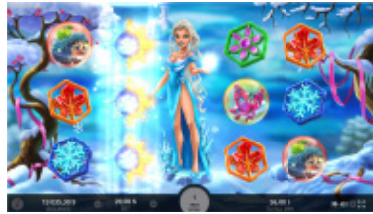

Our 4 beautiful sisters; Hilda, Shamsia, Aileen and Zlata will be ready to show you the reels with each representing their own season. With each holding their own, the 4 Queen's symbols substitute all regular symbols while triggering their own unique seasonal bonuses. Any Queen symbol that appears in a foreign season automatically triggers seasonal changes and its own type of Free Spins.

Game Features

WILD FROST

One Wild symbol is enough to cover the reels with Wild symbols.

WINTER FREE SPINS

On each Free Spin, Hilda summons a Wild Frost bonus on either of the random reels.

WILD FLOWER

Wild symbols rise up the reels by up to 3 spins. During the multiplier, Wild symbols increase from x1 to x3.

SPRING FREE SPINS

Aileen summons x2 Wild symbols at the start of Free Spins. The Wild symbols rise up with their multipliers increasing by up to x3.

WILD SUN

Wild symbols remain stuck to their place on the reels and stay there from 1 to 3 spins.

SUMMER FREE SPINS

Shamsia summons new Wild symbols on each Free Spin. Wild symbols stay on the reels until the end of Free Spins.

WILD LEAVES

Wild symbol creates its mirror copy with multiplier of x2 on the opposite side of the reels.