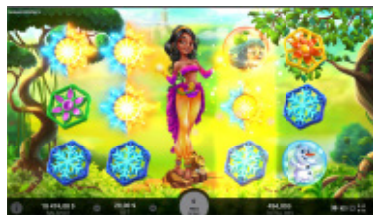

Game Features

WILD FROST

One Wild symbol is enough to cover the reels with Wild symbols.

WINTER FREE SPINS

On each Free Spin, Hilda summons a Wild Frost bonus on either of the random reels.

WILD FLOWER

Wild symbols rise up the reels by up to 3 spins. During the multiplier, Wild symbols increase from x1 to x3.

SPRING FREE SPINS

Aileen summons x2 Wild symbols at the start of Free Spins. The Wild symbols rise up with their multipliers increasing by up to x3.

WILD SUN

Wild symbols remain stuck to their place on the reels and stay there from 1 to 3 spins.

SUMMER FREE SPINS

Shamsia summons new Wild symbols on each Free Spin. Wild symbols stay on the reels until the end of Free Spins.

WILD LEAVES

Wild symbol creates its mirror copy with multiplier of x2 on the opposite side of the reels.

AUTUMN FREE SPINS

Zlata summons Wild symbols on each Free Spin. Wild symbol creates its mirror copy with multiplier of x2.

Game Summary

Game Type VIDEO SLOT	Technology HTML5
Game Resolution FULL HD (16:9)	RTP 95.91%
Volatility LOW MED	Mobile Yes
Platforms   	Vertical View Yes