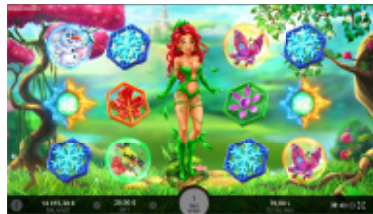

Game Features

WILD FROST

One Wild symbol is enough to cover the reels with Wild symbols.

WINTER FREE SPINS

On each Free Spin, Hilda summons a Wild Frost bonus on either of the random reels.

WILD FLOWER

Wild symbols rise up the reels by up to 3 spins. During the multiplier, Wild symbols increase from x1 to x3.

SPRING FREE SPINS

Aileen summons x2 Wild symbols at the start of Free Spins. The Wild symbols rise up with their multipliers increasing by up to x3.

WILD SUN

Wild symbols remain stuck to their place on the reels and stay there from 1 to 3 spins.

SUMMER FREE SPINS

Shamsia summons new Wild symbols on each Free Spin. Wild symbols stay on the reels until the end of Free Spins.

WILD LEAVES

Wild symbol creates its mirror copy with multiplier of x2 on the opposite side of the reels.

AUTUMN FREE SPINS

Zlata summons Wild symbols on each Free Spin. Wild symbol creates its mirror copy with multiplier of x2.

Game Summary

Game Type VIDEO SLOT	Technology HTML5
Game Resolution FULL HD (16:9)	RTP 95.91%
Volatility LOW MED	Mobile Yes
Platforms   	Vertical View Yes