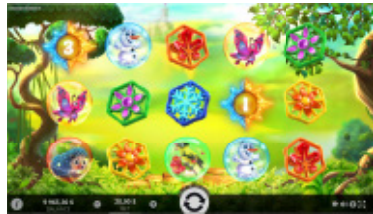

Our 4 beautiful sisters; Hilda, Shamsia, Aileen and Zlata will be ready to show you the reels with each representing their own season. With each holding their own, the 4 Queen's symbols substitute all regular symbols while triggering their own unique seasonal bonuses. Any Queen symbol that appears in a foreign season automatically triggers seasonal changes and its own type of Free Spins.

Game Features

WILD FROST

One Wild symbol is enough to cover the reels with Wild symbols.

WINTER FREE SPINS

On each Free Spin, Hilda summons a Wild Frost bonus on either of the random reels.

WILD FLOWER

Wild symbols rise up the reels by up to 3 spins. During the multiplier, Wild symbols increase from x1 to x3.

SPRING FREE SPINS

Aileen summons x2 Wild symbols at the start of Free Spins. The Wild symbols rise up with their multipliers increasing by up to x3.

WILD SUN

Wild symbols remain stuck to their place on the reels and stay there from 1 to 3 spins.

SUMMER FREE SPINS

Shamsia summons new Wild symbols on each Free Spin. Wild symbols stay on the reels until the end of Free Spins.

WILD LEAVES

Wild symbol creates its mirror copy with multiplier of x2 on the opposite side of the reels.