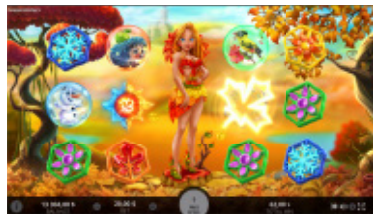

SPRING FREE SPINS

Aileen summons x2 Wild symbols at the start of Free Spins. The Wild symbols rise up with their multipliers increasing by up to x3.

WILD SUN

Wild symbols remain stuck to their place on the reels and stay there from 1 to 3 spins.

SUMMER FREE SPINS

Shamsia summons new Wild symbols on each Free Spin. Wild symbols stay on the reels until the end of Free Spins.

WILD LEAVES

Wild symbol creates its mirror copy with multiplier of x2 on the opposite side of the reels.

AUTUMN FREE SPINS

Zlata summons Wild symbols on each Free Spin. Wild symbol creates its mirror copy with multiplier of x2.

Game Summary

Game Type VIDEO SLOT	Technology HTML5
Game Resolution FULL HD (16:9)	RTP 95.91%
Volatility LOW MED	Mobile Yes
Platforms   	Vertical View Yes