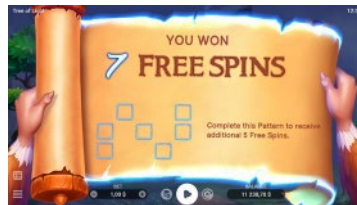

## Game Features

### RANDOM EVENT

The random event starts when the player finds a question mark (?). After that, two random low paying symbols turn into Wild symbols.

### FREE SPINS

Before the Free Spins game, the first Magic Pattern appears and activates its own Magic Pattern feature.

### PATTERN COMPLETE FEATURE

In order to complete Magic Patterns, players should form winning combinations in the positions of the Pattern by the end of Free Spins.