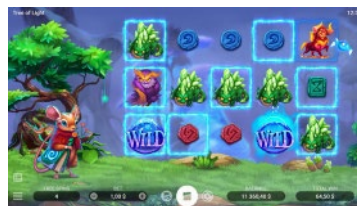

### FREE SPINS

Before the Free Spins game, the first Magic Pattern appears and activates its own Magic Pattern feature.

### PATTERN COMPLETE FEATURE

In order to complete Magic Patterns, players should form winning combinations in the positions of the Pattern by the end of Free Spins.

### 1ST MAGIC PATTERN

Each Pattern adds a new feature to the Free Spins game.

### 2ND MAGIC PATTERN

2 random low paying symbols turn into Wilds after each Free Spin.