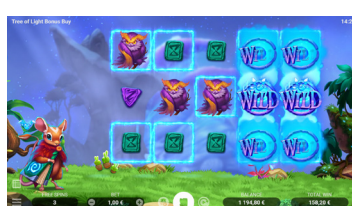

PATTERN COMPLETE FEATURE

In order to complete Magic Patterns, players should form winning combinations in the positions of the Pattern by the end of Free Spins.

1ST MAGIC PATTERN

Three middle reels synchronize after each Free Spin.

2ND MAGIC PATTERN

2 random low-paying symbols turn into Wilds after each Free Spin.

3RD MAGIC PATTERN

Wilds expand over the reels after each Free Spin.

BONUS GAME

Choose one of three fruits from the Tree of Light. Each fruit gives a winning multiplier between 2 and 4. The total win is equal to the win during the Free Spins game and is multiplied by the winning multiplier.

BONUS BUY

The Bonus Buy feature allows you to purchase 7 Free Spins with the Magic Pattern feature.

Game Summary

Game Type VIDEO SLOT	Technology HTML5
Game Resolution FULL HD (16:9)	RTP 96.06%
Volatility HIGH HIGH	Mobile Yes
Platforms 	Vertical View Yes