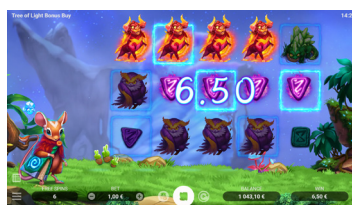

PATTERN COMPLETE FEATURE

In order to complete Magic Patterns, players should form winning combinations in the positions of the Pattern by the end of Free Spins.

1ST MAGIC PATTERN

Three middle reels synchronize after each Free Spin.

2ND MAGIC PATTERN

2 random low-paying symbols turn into Wilds after each Free Spin.

3RD MAGIC PATTERN

Wilds expand over the reels after each Free Spin.

BONUS GAME

Choose one of three fruits from the Tree of Light. Each fruit gives a winning multiplier between 2 and 4. The total win is equal to the win during the Free Spins game and is multiplied by the winning multiplier.

BONUS BUY

The Bonus Buy feature allows you to purchase 7 Free Spins with the Magic Pattern feature.

Game Summary

Game Type VIDEO SLOT	Technology HTML5
Game Resolution FULL HD (16:9)	RTP 96.06%
Volatility HIGH HIGH	Mobile Yes
Platforms 	Vertical View Yes