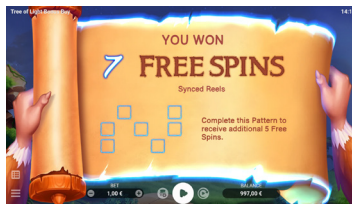

Players' bets are multiplied when Lupine and Mino gather runes and learn all about forest monsters.

Winland's wizardry allows players to activate the Magic Pattern by themselves via the Bonus Buy feature, resulting in Free Spins to continue on the wonderful journey of these adorable creatures.

PATTERN COMPLETE FEATURE

In order to complete Magic Patterns, players should form winning combinations in the positions of the Pattern by the end of Free Spins.

1ST MAGIC PATTERN

Three middle reels synchronize after each Free Spin.

2ND MAGIC PATTERN

2 random low-paying symbols turn into Wilds after each Free Spin.

3RD MAGIC PATTERN

Wilds expand over the reels after each Free Spin.

BONUS GAME

Choose one of three fruits from the Tree of Light. Each fruit gives a winning multiplier between 2 and 4. The total win is equal to the win during the Free Spins game and is multiplied by the winning multiplier.

BONUS BUY

The Bonus Buy feature allows you to purchase 7 Free Spins with the Magic Pattern feature.

Game Summary

Game Type VIDEO SLOT	Technology HTML5
Game Resolution FULL HD (16:9)	RTP 96.06%
Volatility HIGH HIGH	Mobile Yes
Platforms 	Vertical View Yes