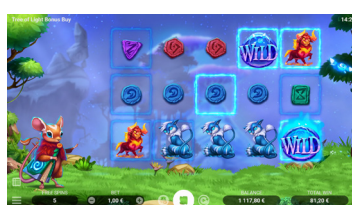

PATTERN COMPLETE FEATURE

In order to complete Magic Patterns, players should form winning combinations in the positions of the Pattern by the end of Free Spins.

1ST MAGIC PATTERN

Three middle reels synchronize after each Free Spin.

2ND MAGIC PATTERN

2 random low-paying symbols turn into Wilds after each Free Spin.

3RD MAGIC PATTERN

Wilds expand over the reels after each Free Spin.

BONUS GAME

Choose one of three fruits from the Tree of Light. Each fruit gives a winning multiplier between 2 and 4. The total win is equal to the win during the Free Spins game and is multiplied by the winning multiplier.

BONUS BUY

The Bonus Buy feature allows you to purchase 7 Free Spins with the Magic Pattern feature.

Game Summary

Game Type VIDEO SLOT	Technology HTML5
Game Resolution FULL HD (16:9)	RTP 96.06%
Volatility HIGH HIGH	Mobile Yes
Platforms 	Vertical View Yes