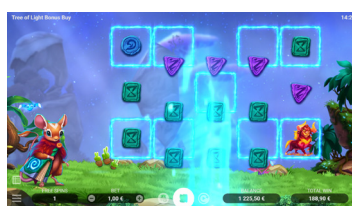

Join the adventurous two on their journey to the Tree of Light by entering the forest!

Game Features

RANDOM EVENT

During the random event, two random low-paying symbols turn into Wild symbols.

FREE SPINS

Before the Free Spins game, the first Magic Pattern appears and activates its own Magic Pattern feature.

PATTERN COMPLETE FEATURE

In order to complete Magic Patterns, players should form winning combinations in the positions of the Pattern by the end of Free Spins.

1ST MAGIC PATTERN

Three middle reels synchronize after each Free Spin.

2ND MAGIC PATTERN

2 random low-paying symbols turn into Wilds after each Free Spin.

3RD MAGIC PATTERN

Wilds expand over the reels after each Free Spin.

BONUS GAME

Choose one of three fruits from the Tree of Light. Each fruit gives a winning multiplier between 2 and 4. The total win is equal to the win during the Free Spins game and is multiplied by the winning multiplier.

BONUS BUY

The Bonus Buy feature allows you to purchase 7 Free Spins with the Magic Pattern feature.

Game Summary

Game Type VIDEO SLOT	Technology HTML5
Game Resolution FULL HD (16:9)	RTP 96.06%
Volatility HIGH HIGH	Mobile Yes
Platforms 	Vertical View Yes