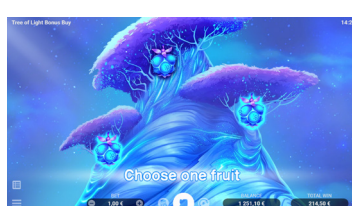

BONUS BUY

The Bonus Buy feature allows you to purchase 7 Free Spins with the Magic Pattern feature.

Game Summary

Game Type VIDEO SLOT	Technology HTML5
Game Resolution FULL HD (16:9)	RTP 96.06%
Volatility HIGH HIGH	Mobile Yes
Platforms 	Vertical View Yes

Information

Mobile + desktop	Yes
Mobile vertical	Yes
Reels	5
Rows	3
Bet lines	10
Min bet (EUR)	0.1
Max bet (EUR)	75
Hit Frequency	37%
Free Game	1 in 100
Random Event	1 in 6

Win Amount

Big Win	1 in 236
Super Win	1 in 874
Mega Win	1 in 7583
Epic Win	1 in 906 887
Max payout for times bet observed in 500 million spins:	
Main Game	41
Free Game	1877
Random Event	76
Max Win in EUR	140 775