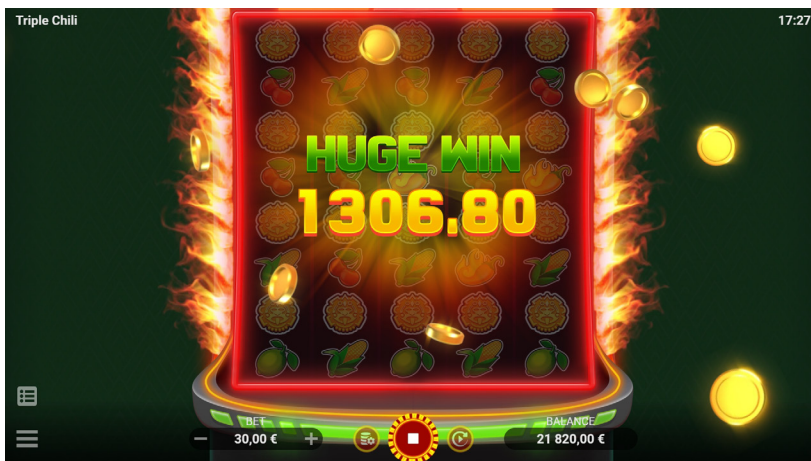

## TRIPLE CHILI

---

Triple Chili is an extraordinary classic slot from Evoplay - a game that challenges established views, offers players unprecedented scope, and a lot of hot experience.

The slot machine and symbol design are inspired by the Mayan and Aztec cultures. The symbols are three peppers engulfed in flames, corn, strawberries, lime and other fruits brought from the New World. But the most important symbol is the pyramid with the Wild inscription, which can substitute for other symbols in winning combinations.

There are 5 reels and as many as 8 rows in the game, which easily fit 60 paylines. Every spin is filled with fiery animations and magical sounds. It promises players a grand culmination in the form of the maximum win - x6000!

Connoisseurs of the classics should play Triple Chili. In this game, the chances of big winnings are as high as the local reels.

### WILD SYMBOL

Wild symbol substitutes for all symbols in the winning combinations. This is the most expensive symbol in the game.