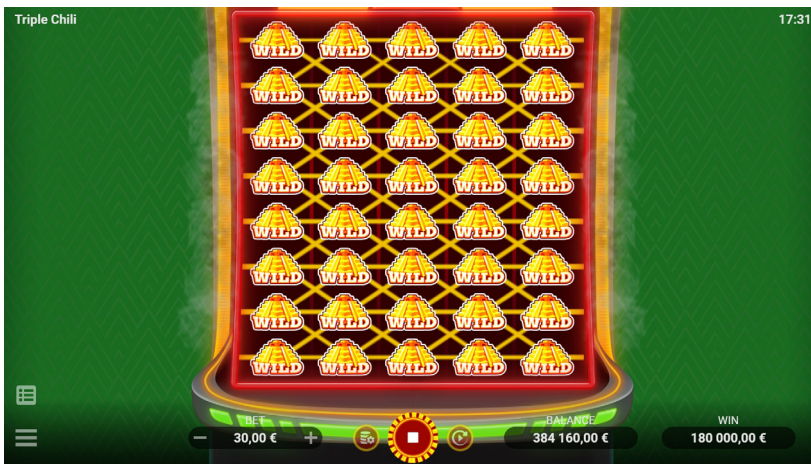

TRIPLE Chili

Game Features

WILD SYMBOL

Wild symbol substitutes for all symbols in the winning combinations. This is the most expensive symbol in the game.

Game Summary

Game Type VIDEO SLOT	Technology HTML5
Game Resolution FULL HD (16:9)	RTP 96.02%
Volatility LOW MED	Mobile Yes
Platforms 	Vertical View Yes

Information

Mobile + desktop	Yes
Mobile vertical	Yes
Reels	5
Rows	8
Bet lines (for slots)	60
Min bet (EUR)	0.1
Max bet (EUR)	75
Hit Frequency	16%

Win Amount

Big Win (14xBet)	1 in 71
Huge Win (25xBet)	1 in 156
Mega Win (50xBet)	1 in 298
Super Win (100xBet)	1 in 1998
Max payout for times bet observed in 500 million spins:	
Main Game	6000
Max Win in EUR	450 000