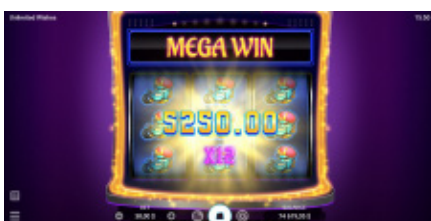

However, the main power of Unlimited Wishes is hiding in the bonus game, Infinity Magic, which can bring a player the maximum prize of x2100.

Have you already decided on your wishes? Build a long list and watch them come to life in our latest video slot, Unlimited Wishes!

Game Features

RESPIN

Respin of one or two reels can be activated in the loose rounds. Respin of one reel is activated if two other reels are filled with identical symbols. Respin of two reels is activated if one reel is completely filled with Wild symbols.

INFINITY MAGIC

The filling of all three reels with the identical symbols activates the bonus game, Infinity Magic. In the bonus game, total wins will be increased with a random multiplier of x2, x3, x4, x6, x8 or x12.