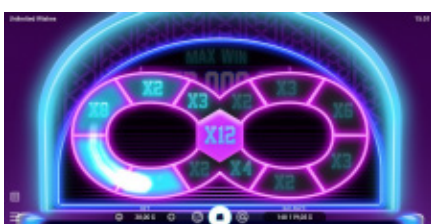

However, the main power of Unlimited Wishes is hiding in the bonus game, Infinity Magic, which can bring a player the maximum prize of x2100.

Have you already decided on your wishes? Build a long list and watch them come to life in our latest video slot, Unlimited Wishes!

Game Features

RESPIN

Respin of one or two reels can be activated in the loose rounds. Respin of one reel is activated if two other reels are filled with identical symbols. Respin of two reels is activated if one reel is completely filled with Wild symbols.

INFINITY MAGIC

The filling of all three reels with the identical symbols activates the bonus game, Infinity Magic. In the bonus game, total wins will be increased with a random multiplier of x2, x3, x4, x6, x8 or x12.

Game Summary

Game Type VIDEO SLOT	Technology HTML5
Game Resolution FULL HD (16:9)	RTP 96.00%
Volatility LOW HIGH	Mobile Yes
Platforms   	Vertical View Yes

Information

Mobile + desktop	Yes
Mobile vertical	Yes
Reels (for slots)	3
Rows (for slots)	3
Bet lines (for slots)	5
Min bet (EUR)	0.1
Max bet (EUR)	75
Hit Frequency	21%
Respins	1 in 13