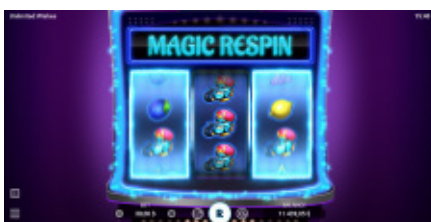

UNLIMITED WISHES

Meeting a Genie may grant players with only three wishes, but in our Unlimited Wishes video slot, your number of wishes will be unlimited!

The game's beautiful Oriental-style design features fruit symbols, a magic lamp, and a Genie, whose Wild-symbol magic can trigger Respins and big wins.

However, the main power of Unlimited Wishes is hiding in the bonus game, Infinity Magic, which can bring a player the maximum prize of x2100.

Have you already decided on your wishes? Build a long list and watch them come to life in our latest video slot, Unlimited Wishes!

Game Features

RESPIN

Respin of one or two reels can be activated in the loose rounds. Respin of one reel is activated if two other reels are filled with identical symbols. Respin of two reels is activated if one reel is completely filled with Wild symbols.

INFINITY MAGIC

The filling of all three reels with the identical symbols activates the bonus game, Infinity Magic. In the bonus game, total wins will be increased with a random multiplier of x2, x3, x4, x6, x8 or x12.