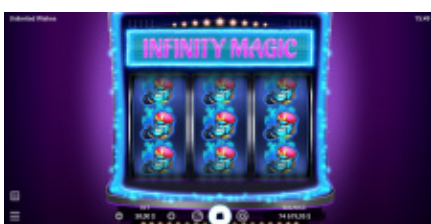

UNLIMITED WISHES

Meeting a Genie may grant players with only three wishes, but in our Unlimited Wishes video slot, your number of wishes will be unlimited!

The game's beautiful Oriental-style design features fruit symbols, a magic lamp, and a Genie, whose Wild-symbol magic can trigger Respins and big wins.

However, the main power of Unlimited Wishes is hiding in the bonus game, Infinity Magic, which can bring a player the maximum prize of x2100.

Have you already decided on your wishes? Build a long list and watch them come to life in our latest video slot, Unlimited Wishes!

Game Features

RESPIN

Respin of one or two reels can be activated in the loose rounds. Respin of one reel is activated if two other reels are filled with identical symbols. Respin of two reels is activated if one reel is completely filled with Wild symbols.

INFINITY MAGIC

The filling of all three reels with the identical symbols activates the bonus game, Infinity Magic. In the bonus game, total wins will be increased with a random multiplier of x2, x3, x4, x6, x8 or x12.