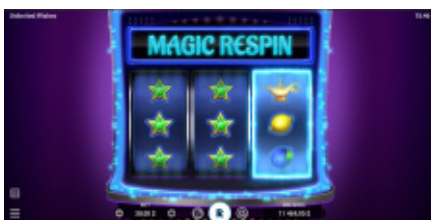

UNLIMITED WISHES

Meeting a Genie may grant players with only three wishes, but in our Unlimited Wishes video slot, your number of wishes will be unlimited!

The game's beautiful Oriental-style design features fruit symbols, a magic lamp, and a Genie, whose Wild-symbol magic can trigger Respins and big wins.

However, the main power of Unlimited Wishes is hiding in the bonus game, Infinity Magic, which can bring a player the maximum prize of x2100.

Have you already decided on your wishes? Build a long list and watch them come to life in our latest video slot, Unlimited Wishes!

Game Features

RESPIN

Respin of one or two reels can be activated in the loose rounds. Respin of one reel is activated if two other reels are filled with identical symbols. Respin of two reels is activated if one reel is completely filled with Wild symbols.

INFINITY MAGIC

The filling of all three reels with the identical symbols activates the bonus game, Infinity Magic. In the bonus game, total wins will be increased with a random multiplier of x2, x3, x4, x6, x8 or x12.