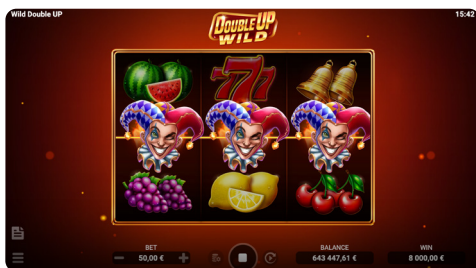

Wild Double Up

Wild Double Up is a captivating adventure with 8 unique symbols and the greatest one - Wild symbol.

The game's exceptional feature is the opportunity to double your winnings. When the same fruit symbol graces every cell of all three reels, your payout is multiplied. The Wild symbol is your best friend here. It has the power to substitute for all other symbols in winning combinations, boosting your chances of landing a rewarding spin.

Embrace the essence of this slot game: twirl the reels and savour the exhilaration of the Wild Double Up thrill!

DOUBLE UP WILD

GAME SUMMARY

RTP	95,97%
Volatility	LOW MED
Max win in EUR	13 500
Max win in USD	18 000
Mobile	Yes
Resolution	FULL HD (16:9)
Vertical View	Yes
Platforms	

INFORMATION

Mobile + desktop	Yes
Mobile vertical	Yes
Min bet (USD)	0.1
Max bet (USD)	100
Min bet (EUR)	0.1
Max bet (EUR)	75
Hit Frequency	5.55%

WIN AMOUNT

Big Win (14xBet)	1 in 41
Super Win (25xBet)	1 in 114
Mega Win (50xBet)	1 in 373
Epic Win (100xBet)	1 in 3679
Max payout	(for times bet observed in 500 mln. spins):
Main Game	180

GAME FEATURES

WILD SYMBOL

Wild symbol substitutes for all symbols in the winning combinations.

MULTIPLIER X2

When you align 9 identical fruit symbols, your reward will be doubled.