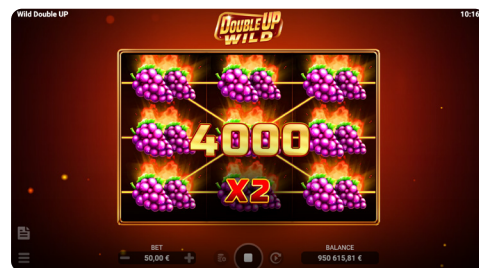

Wild Double Up

Wild Double Up is a captivating adventure with 8 unique symbols and the greatest one - Wild symbol.

The game's exceptional feature is the opportunity to double your winnings. When the same fruit symbol graces every cell of all three reels, your payout is multiplied. The Wild symbol is your best friend here. It has the power to substitute for all other symbols in winning combinations, boosting your chances of landing a rewarding spin.

Embrace the essence of this slot game: twirl the reels and savour the exhilaration of the Wild Double Up thrill!

DOUBLE UP WILD

GAME SUMMARY

RTP	95,97%
Volatility	LOW MED
Max win in EUR	13 500
Max win in USD	18 000
Mobile	Yes
Resolution	FULL HD (16:9)
Vertical View	Yes
Platforms	

INFORMATION

Mobile + desktop	Yes
Mobile vertical	Yes
Min bet (USD)	0.1
Max bet (USD)	100
Min bet (EUR)	0.1
Max bet (EUR)	75
Hit Frequency	5.55%

WIN AMOUNT

Big Win (14xBet)	1 in 41
Super Win (25xBet)	1 in 114
Mega Win (50xBet)	1 in 373
Epic Win (100xBet)	1 in 3679
Max payout	(for times bet observed in 500 mln. spins):
Main Game	180

GAME FEATURES

WILD SYMBOL

Wild symbol substitutes for all symbols in the winning combinations.

MULTIPLIER X2

When you align 9 identical fruit symbols, your reward will be doubled.