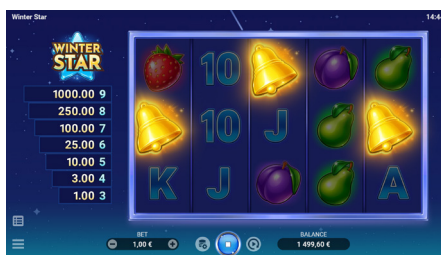

Get ready to dive headfirst into the holiday spirit with those classic slot symbols, and buckle up for the real thrill: Wild symbols, Golden Bell symbols, and most importantly – Scatter Pays. You also have the power to chart your own course with the Multichoice Free Spins feature. Winter Star is an all-around winner, making it the ultimate slot game to ride through the frosty season.

Game Features

WILD SYMBOL

Wild symbols appear on any reel during the main and Free Spins games. Wild substitutes for all other symbols except Scatter symbols.

WINTER STAR SYMBOL

The Winter Star symbol appears on the 2nd, 3rd, and 4th reels during the main and Free Spins game. 3 to 9 Winter Star symbols in any position on the reels award an instant prize.

GOLDEN BELL SYMBOL

The Golden Bell symbol appears on the 1st, 3rd, and 5th reels during the main and Free Spins games. 3 Golden Bell symbols trigger the Free Spins game.

FREE SPINS

There are 3 types of Free Spins in the game:

- 8 Free Spins with high volatility;
- 12 Free Spins with medium volatility;
- 16 Free Spins with low volatility.

Game Summary

Game Type VIDEO SLOT	Technology HTML5
Game Resolution FULL HD (16:9)	RTP 96.04%
Volatility HIGH HIGH	Mobile Yes
Platforms 	Vertical View Yes