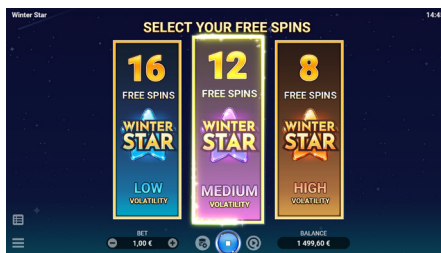

Get ready to dive headfirst into the holiday spirit with those classic slot symbols, and buckle up for the real thrill: Wild symbols, Golden Bell symbols, and most importantly – Scatter Pays. You also have the power to chart your own course with the Multichoice Free Spins feature. Winter Star is an all-around winner, making it the ultimate slot game to ride through the frosty season.

Game Features

WILD SYMBOL

Wild symbols appear on any reel during the main and Free Spins games. Wild substitutes for all other symbols except Scatter symbols.

WINTER STAR SYMBOL

The Winter Star symbol appears on the 2nd, 3rd, and 4th reels during the main and Free Spins game. 3 to 9 Winter Star symbols in any position on the reels award an instant prize.

GOLDEN BELL SYMBOL

The Golden Bell symbol appears on the 1st, 3rd, and 5th reels during the main and Free Spins games. 3 Golden Bell symbols trigger the Free Spins game.

FREE SPINS

There are 3 types of Free Spins in the game:

- 8 Free Spins with high volatility;
- 12 Free Spins with medium volatility;
- 16 Free Spins with low volatility.

Game Summary

Game Type VIDEO SLOT	Technology HTML5
Game Resolution FULL HD (16:9)	RTP 96.04%
Volatility HIGH HIGH	Mobile Yes
Platforms 	Vertical View Yes