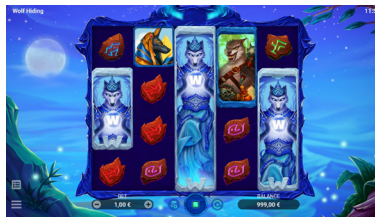

The nocturnal animal cannot survive without the full moon, evoking its heart-chilling howl of loneliness and triggering the Full Moon feature that can result in bigger wins. The Mystery symbol allows you to clear the clouds, opening up the starry sky and more gaming opportunities.

With Wolf Hiding, you can experience the wolf's hunting instincts to capture its prey!

WOLF HIDING

Game Features

WILD SYMBOLS

Wild symbols can appear on any reel. They substitute all symbols, except Free Spins symbols.

FREE SPINS GAME

The Free Spins game is triggered when 3 or more Free Spins symbols appear anywhere on the screen. The 2nd and 4th reels are initially filled with Mystery symbols. During the Free Spins game, a multiplier is applied to all wins. The multiplier begins at 1x. Each time the Hidden feature is triggered, the multiplier is increased. The Free Spins game continues until there are no Mystery symbols on the reels.

MYSTERY SYMBOLS

Mystery symbols are grouped in stacks of 4 symbols and can land anywhere on the reels to trigger the Hidden feature. When the Hidden Feature is triggered, the Mystery symbols open and reveal regular, Wild, or Full Moon symbols.